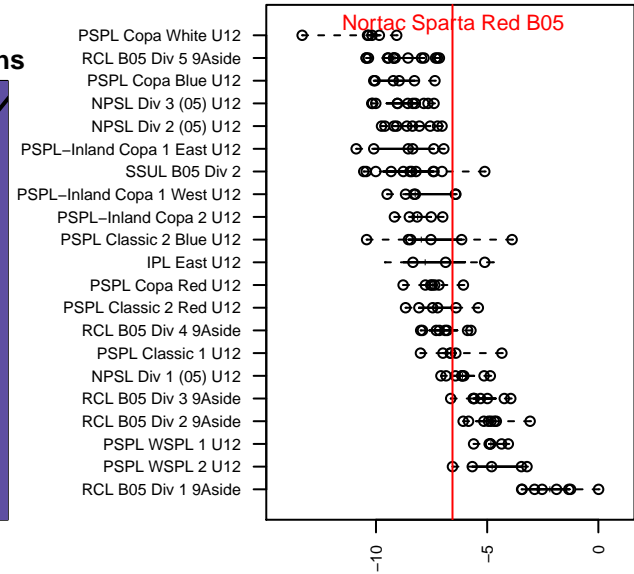

Nortac Sparta Red B05

FC Tacoma
 Tacoma, WA
 B05 total strength=635
 attack=0.51 defense=0.63
 fall league = PSPL WSPL 2 U12
 spr league = Spr PSPL Classic 1 U12

alt names used:
 Sparta B05 Red
 NORTAC SPARTA B05 Red
 Sparta B05 Red
 NORTAC SPARTA B05 Red
 NORTAC SPARTA B05 RED (WA)

Venues played:
 2016 Seattle United Cup BU12 Gold
 2016 Island Cup BU12 Silver
 2016 PSPL WSPL 2 U12
 2016 Spr PSPL Classic 1 U12
 2016 WA Cup U12 Silver U12

Nortac Sparta Red B05
 Dots are actual minus expected GF (blue circles) and GA (red triangles).
 Blue line is smoothed change in attack strength. Red is smoothed change in defense strength.

**attack and defense variance (black dot)
relative to other teams
and top 10 in region**

**attack and defense rating
relative to others at age
and all opponents in last 13 months**

Performance relative to 13 month average